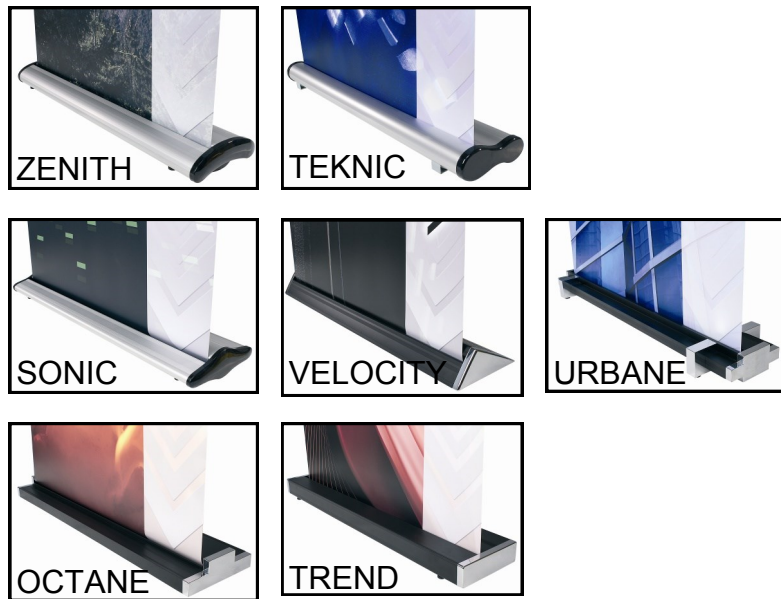

VOGUE SERIES

The Vogue Banner Stand Range is a revolutionary concept. Stand out, get noticed. Create a stir, a lasting impression. The Vogue Series ensures your message will be taken seriously.

FEATURES AND BENEFITS

- Stunning contemporary designs
- Snap and screw top rail
- Heavy duty bungee pole with robust socket base
- Large internal graphic housing
- Clip end caps
- Adjustable feet
- Premium carry bag with pole storage

PRODUCT DETAILS		HARDWARE SPECIFICATIONS		GRAPHIC SPECIFICATIONS
Description	Order Code	Dimensions (mm)	Weight (kg)	Dimensions (mm) - + 200mm to allow for roller
Trend - 850	INE183358	900 x 190 x 55	5.5	2000 (+200) x 850
Velocity - 850	INE183364	900 x 205 x 80	5.5	2000 (+200) x 850
Urbane - 850	INE183361	905 x 230 x 65	5.5	2000 (+200) x 850
Octane - 850	INE183349	905 x 205 x 65	5.5	2000 (+200) x 850
Sonic - 850	INE183352	890 x 230 x 70	5.5	2000 (+200) x 850
Teknik - 850	INE183355	900 x 200 x 80	5.5	2000 (+200) x 850
Zenith - 850	INE183367	905 x 200 x 75	5.5	2000 (+200) x 850